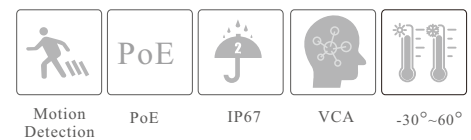

- H.265+ /H.265 /H.264+ /H.264/MJPEG coding
- Max. resolution: 4MP (2560 × 1440)
- Auto day/night switch
- 3D DNR, WDR, HLC, BLC, etc.
- ROI coding
- Support smart supplement light
- 10~20m white light view distance; 20~30m IR view distance
- DC12V/PoE power supply
- IP 67 ingress protection
- Support dual streams
- Support remote monitoring by smart phones& tablet PCs with iOS and Android OS
- Support line crossing detection & region intrusion detection
- Support SMD