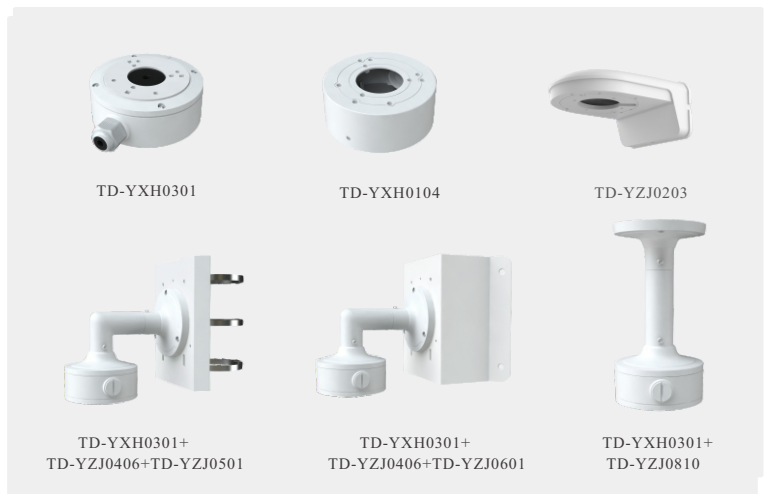

AVAILABLE ACCESSORIES

AVAILABLE MODEL

Available Model	TD-9544S4L-C(D/PE/AW1)