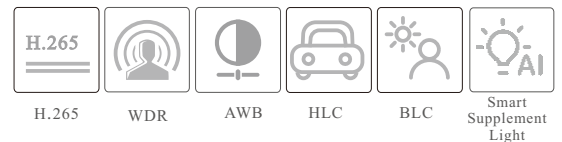

CAMERA

TD-9544S4L-C

4MP Dual Illumination Water-proof
Turret Network Camera

- H.265+ /H.265 /H.264+ /H.264/MJPEG coding
- Max. resolution: 4MP (2560 × 1440)
- Auto day/night switch
- 3D DNR, WDR, HLC, BLC, etc.
- ROI coding
- Support smart supplement light
- 10~20m white light view distance; 20~30m IR view distance
- DC12V/PoE power supply
- IP 67 ingress protection
- Support dual streams
- Support remote monitoring by smart phones& tablet PCs with iOS and Android OS
- Support line crossing detection & region intrusion detection
- Support SMD

PoE	Yes, IEEE802.3af
Supplement Light Range	IR range: 20 ~ 30 m; white light range: 10 ~ 20 m
Ingress Protection	IP67
Others	
Power Supply	DC12V/PoE
Power Consumption	< 5W
Operating Environment	- 30 °C ~ 65 °C (-22°F~149°F), Humidity: less than 95 % (non-condensing)
Storage Environment	- 30 °C ~ 60 °C (-22°F~140°F), Humidity: less than 95 % (non-condensing)
Dimensions (mm)	Ø 94.6 × 82.8
Weight (net)	Approx. 0.42KG
Installation	Ceiling mounting; Wall mounting
Certificate	CE, FCC
Environmental Protection	Complies with Directive EU RoHS, WEEE(2012/19/EU) , directive 94/62/EC and REACH(EC1907/2006)