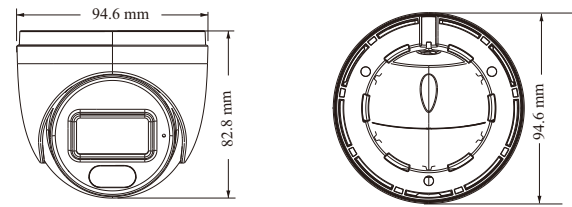

PoE	Yes, IEEE802.3af
Supplement Light Range	IR range: 20 ~ 30 m; white light range: 10 ~ 20 m
Ingress Protection	IP67
Others	
Power Supply	DC12V/PoE
Power Consumption	< 5W
Operating Environment	- 30 °C ~ 65 °C (-22°F~149°F), Humidity: less than 95 % (non-condensing)
Storage Environment	- 30 °C ~ 60 °C (-22°F~140°F), Humidity: less than 95 % (non-condensing)
Dimensions (mm)	Ø 94.6 × 82.8
Weight (net)	Approx. 0.42KG
Installation	Ceiling mounting; Wall mounting
Certificate	CE, FCC
Environmental Protection	Complies with Directive EU RoHS, WEEE(2012/19/EU) , directive 94/62/EC and REACH(EC1907/2006)

DIMENSIONS